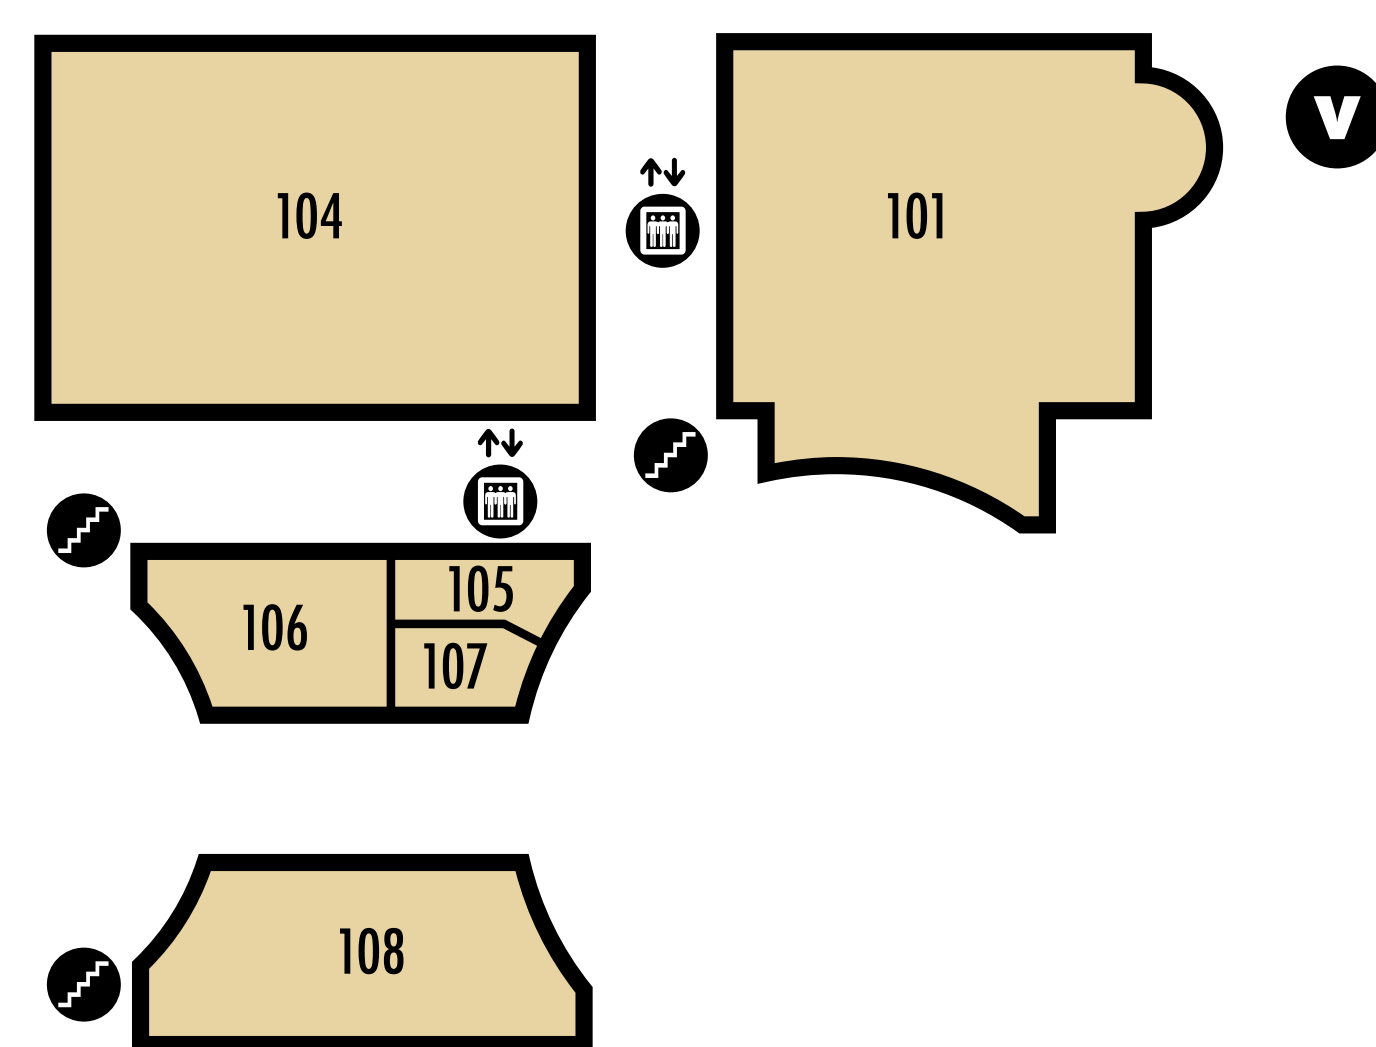

9TH STREET

LOWER LEVEL

SOUTH MIAMI AVENUE

SE 1ST AVENUE

SW 1ST AVENUE

SOUTH MIAMI AVENUE

LEGEND

- ELEVATOR
- STAIRCASE
- RESTROOMS
- VALET
- PARKING GARAGE

UPPER LEVEL

10TH STREET

THE SHOPS AT
MARY BRICKELL VILLAGE

RESTAURANTS / CAFES

- 133 Abokado Sushi Restaurant
- 108 Balans Restaurant
- 250 Blue Martini
- 130 Burger & Beer Joint
- 180 Cavas Wine Bar
- 220 Fado Irish Pub
- 101 Grimpa Steakhouse
- 111 Oceanaire Seafood Room
- 104 P.F. Chang's China Bistro
- 161 Rosa Mexicano
- 128 Salad Creations
- 141 Subway