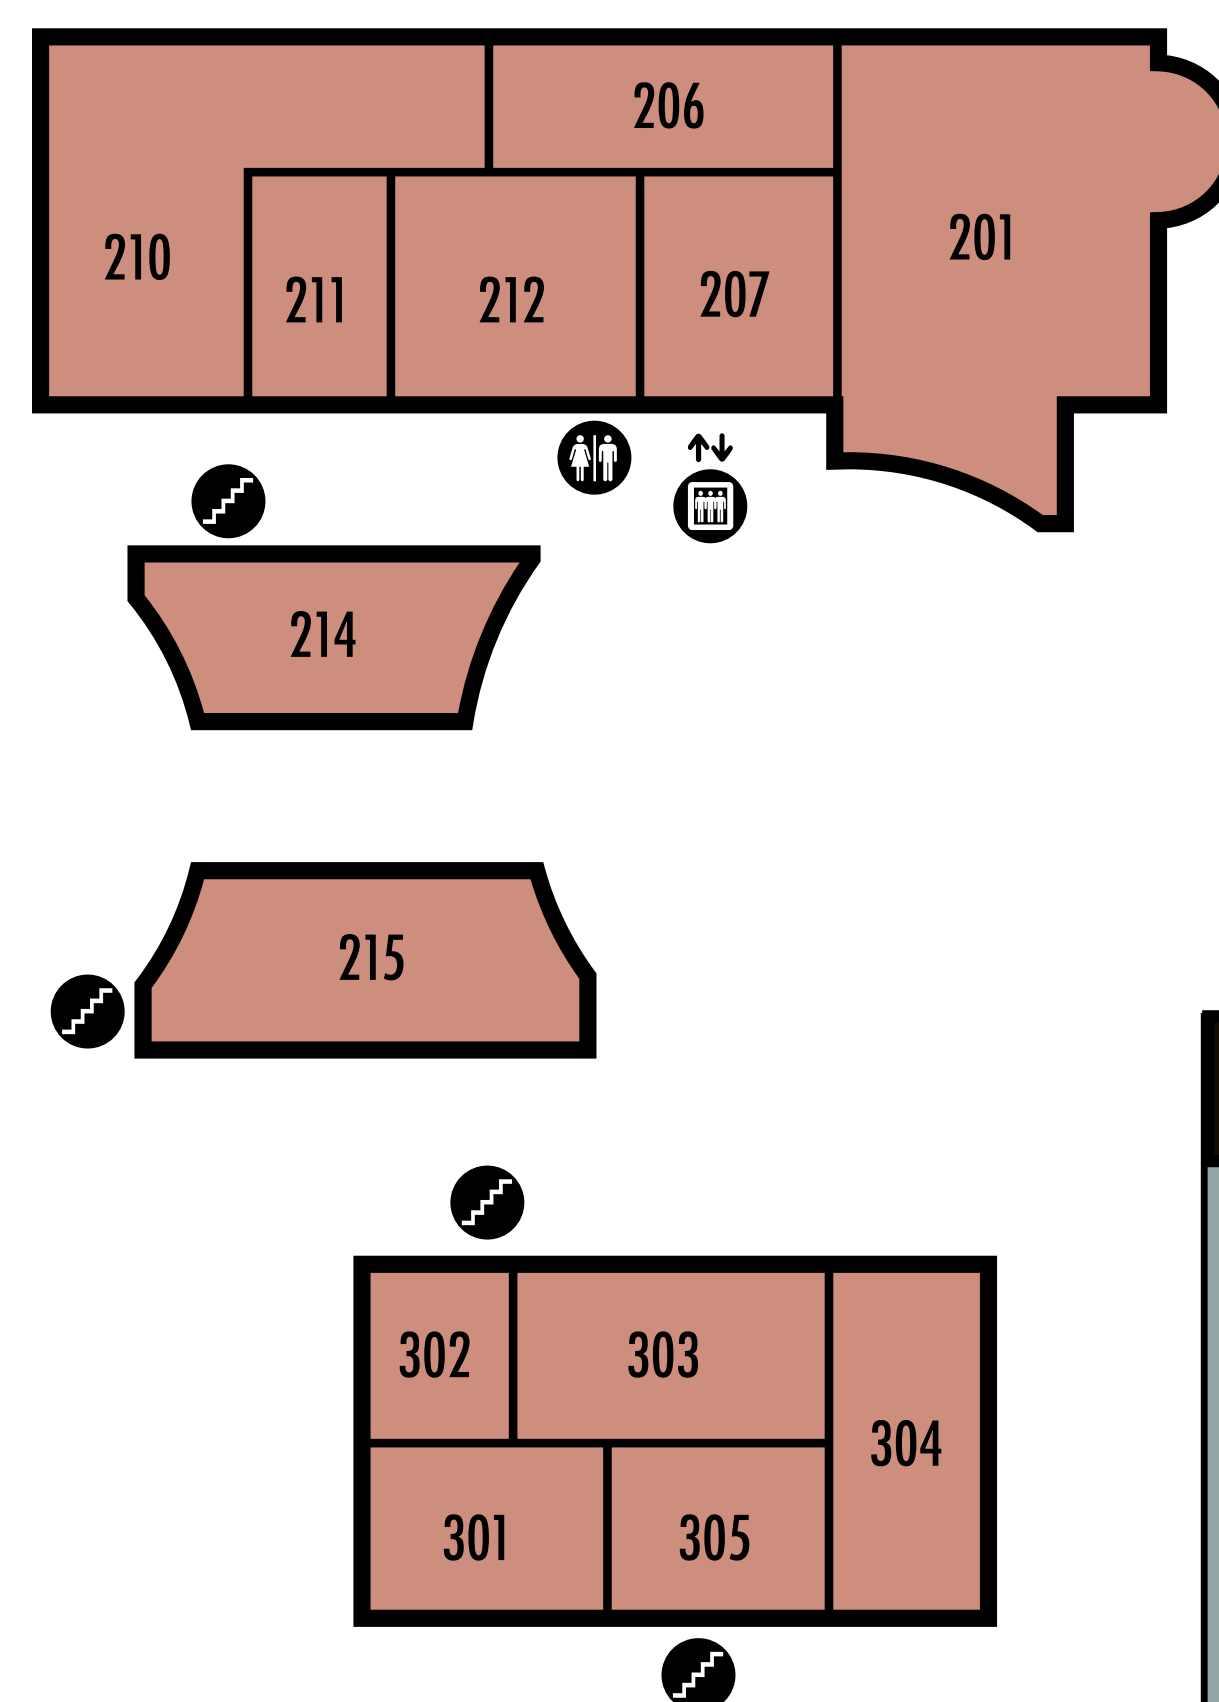

9TH STREET

LOWER LEVEL

SOUTH MIAMI AVENUE

SE 1ST AVENUE

SW 1ST AVENUE

SOUTH MIAMI AVENUE

LEGEND

- ELEVATOR
- STAIRCASE
- RESTROOMS
- VALET
- PARKING GARAGE

UPPER LEVEL

10TH STREET

THE SHOPS AT
MARY BRICKELL VILLAGE

RESTAURANTS / CAFES

- 133 Abokado Sushi Restaurant
- 108 Balans Restaurant
- 250 Blue Martini
- 130 Burger & Beer Joint
- 180 Cavas Wine Bar
- 220 Fado Irish Pub
- 101 Grimpa Steakhouse
- 111 Oceanaire Seafood Room
- 104 P.F. Chang's China Bistro
- 161 Rosa Mexicano
- 128 Salad Creations
- 141 Subway