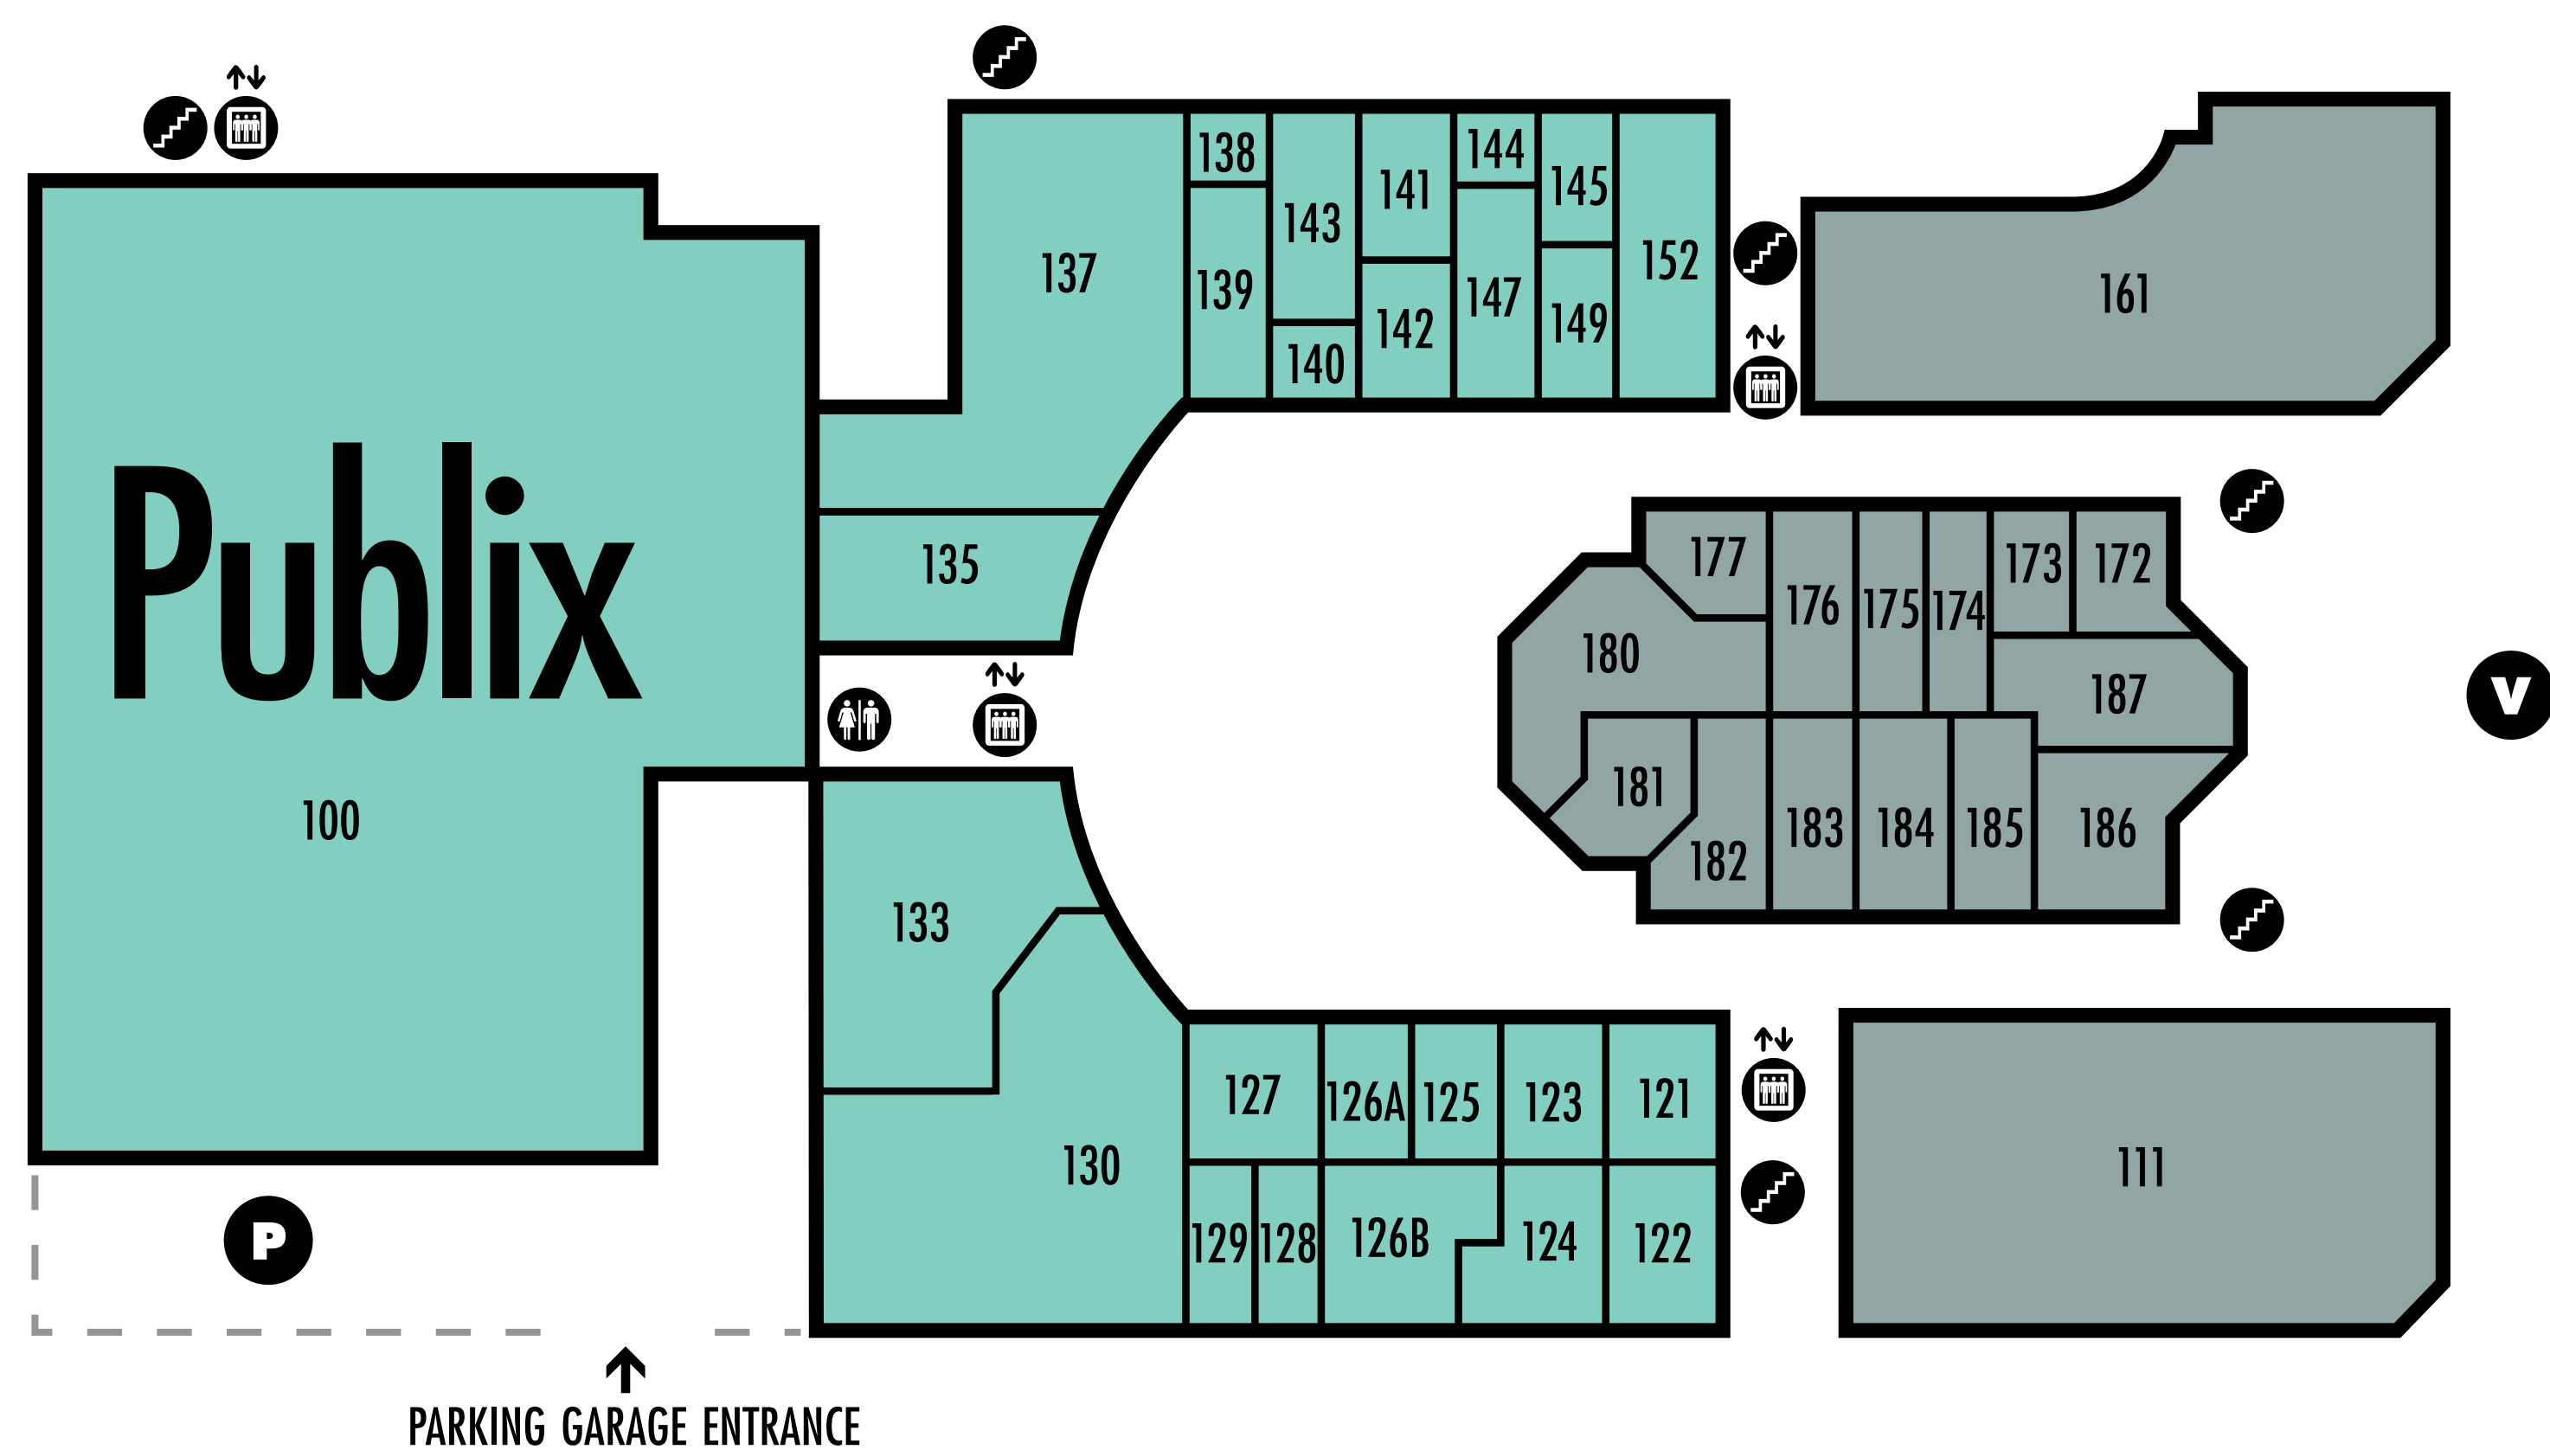

9TH STREET

LOWER LEVEL

SOUTH MIAMI AVENUE

SE 1ST AVENUE

SW 1ST AVENUE

SOUTH MIAMI AVENUE

LEGEND

- ELEVATOR
- STAIRCASE
- RESTROOMS
- VALET
- PARKING GARAGE

UPPER LEVEL

10TH STREET

THE SHOPS AT
MARY BRICKELL VILLAGE

RESTAURANTS / CAFES

- 133 Abokado Sushi Restaurant
- 108 Balans Restaurant
- 250 Blue Martini
- 130 Burger & Beer Joint
- 180 Cavas Wine Bar
- 220 Fado Irish Pub
- 101 Grimpa Steakhouse
- 111 Oceanaire Seafood Room
- 104 P.F. Chang's China Bistro
- 161 Rosa Mexicano
- 128 Salad Creations
- 141 Subway