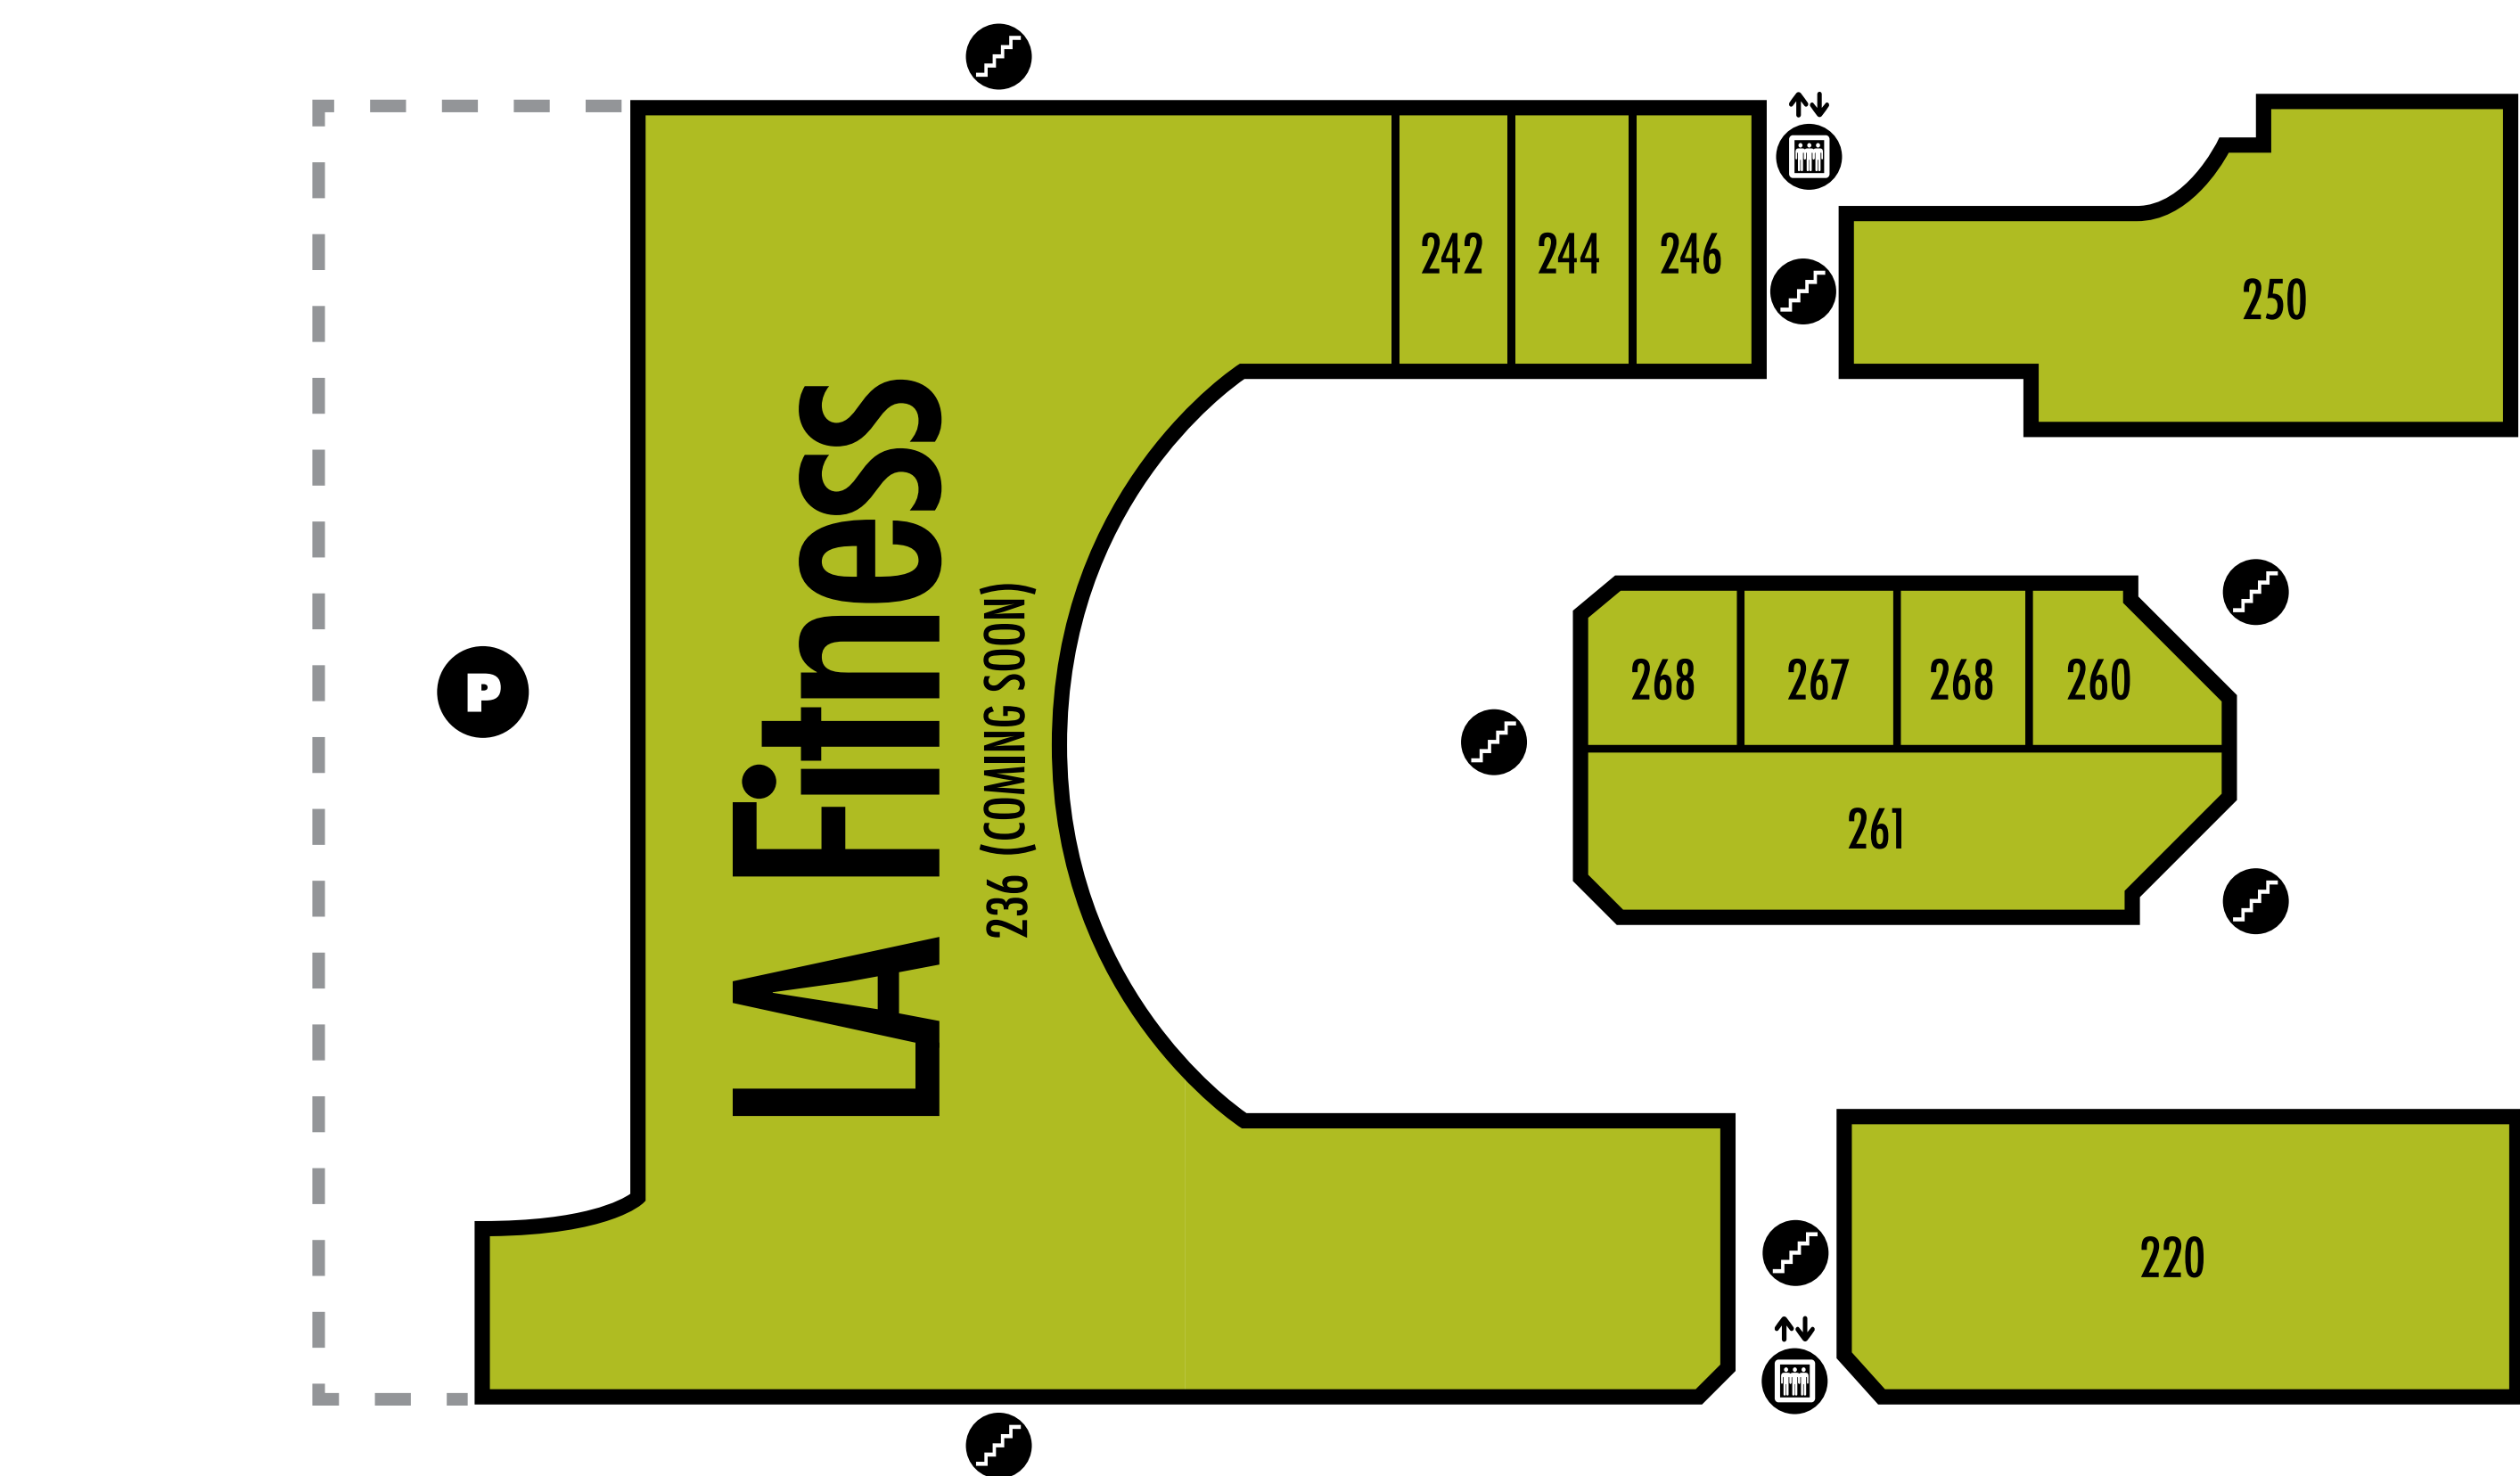

9TH STREET

LOWER LEVEL

SOUTH MIAMI AVENUE

SE 1ST AVENUE

SW 1ST AVENUE

SOUTH MIAMI AVENUE

LEGEND

- ELEVATOR
- STAIRCASE
- RESTROOMS
- VALET
- PARKING GARAGE

UPPER LEVEL

10TH STREET

THE SHOPS AT
MARY BRICKELL VILLAGE

RESTAURANTS / CAFES

- 133 Abokado Sushi Restaurant
- 108 Balans Restaurant
- 250 Blue Martini
- 130 Burger & Beer Joint
- 180 Cavas Wine Bar
- 220 Fado Irish Pub
- 101 Grimpa Steakhouse
- 111 Oceanaire Seafood Room
- 104 P.F. Chang's China Bistro
- 161 Rosa Mexicano
- 128 Salad Creations
- 141 Subway